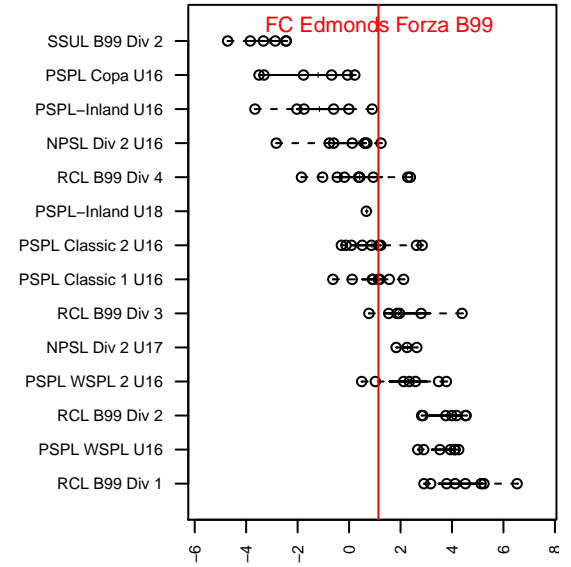

Venues played:
 2015 Seattle United Cup BU16
 2015 Skagit Super Cup U16 Gold
 2015 Labor Day Cup BU16 Silver
 2015 PSPL Classic 1 U16
 2015 WA Cup HS Silver U16

FC Edmonds Forza B99
 Dots are actual minus expected GF (blue circles) and GA (red triangles).
 Blue line is smoothed change in attack strength. Red is smoothed change in defense strength.

**attack and defense variance (black dot)
relative to other teams
and top 10 in region**

**attack and defense rating
relative to others at age
and all opponents in last 13 months**

Performance relative to 13 month average